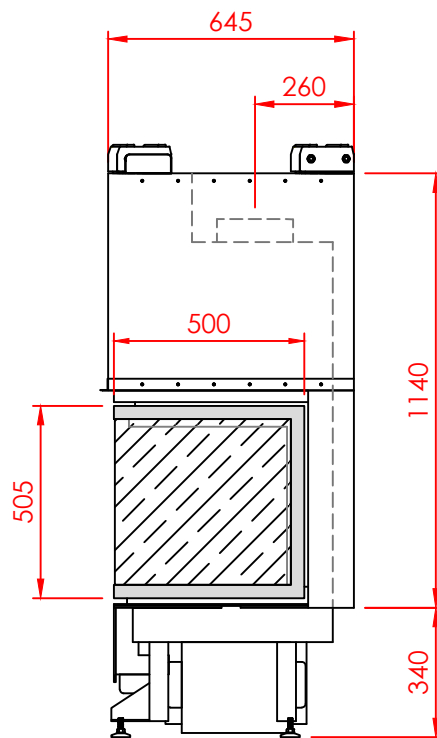

Side

Series:	CORNER	
Model:	CORNER	
Type:	60x60	
Specials:	AERO	

All dimensions in mm
General dimension tolerances up to 7mm
All illustrations and drawings are protected by copyright.
Exploitation or publication, even of individual details,
only with our permission.
Technical changes and errors reserved.

REGAL FIRE

Nea Redestos, Thermi, 57001
Thessaloniki GREECE
t: +30 2310 461386 f: +30 2310 461493
e: info@regal.com.gr
www.tzakiaregal.gr | www.regal.com.gr