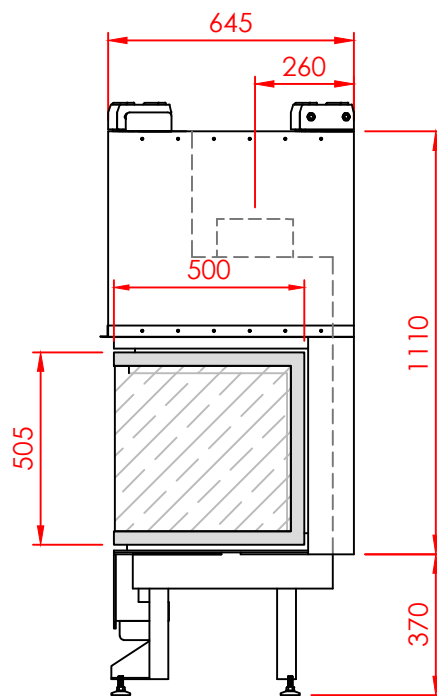

Top

Front

Side

Series:	CORNER
Model:	CORNER
Type:	60x60
Specials:	STD

All dimensions in mm
 General dimension tolerances up to 7mm
 All illustrations and drawings are protected by copyright.
 Exploitation or publication, even of individual details,
 only with our permission.
 Technical changes and errors reserved.

All dimensions in mm
 General dimension tolerances up to 7mm
 All illustrations and drawings are protected by copyright.
 Exploitation or publication, even of individual details,
 only with our permission.
 Technical changes and errors reserved.