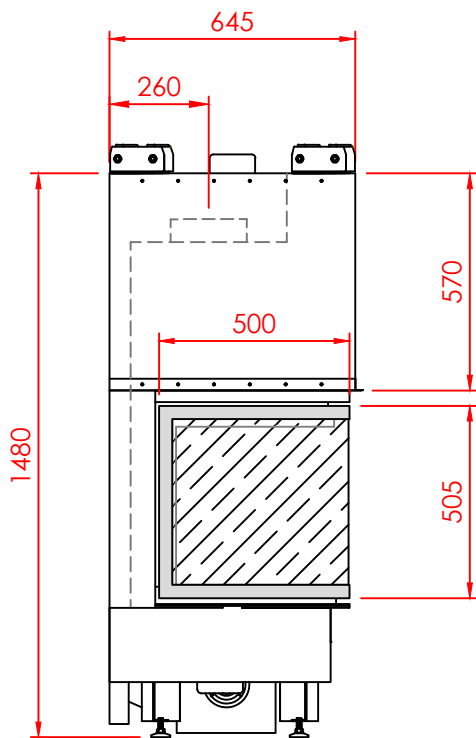

Front

Series:	CORNER	
Model:	CORNER	
Type:	60x60	
Specials:	AERO	

All dimensions in mm
General dimension tolerances up to 7mm
All illustrations and drawings are protected by copyright.
Exploitation or publication, even of individual details,
only with our permission.
Technical changes and errors reserved.

REGAL FIRE

Nea Redestos, Thermi, 57001
Thessaloniki GREECE
t: +30 2310 461386 f: +30 2310 461493
e: info@regal.com.gr
www.tzakiaregal.gr | www.regal.com.gr