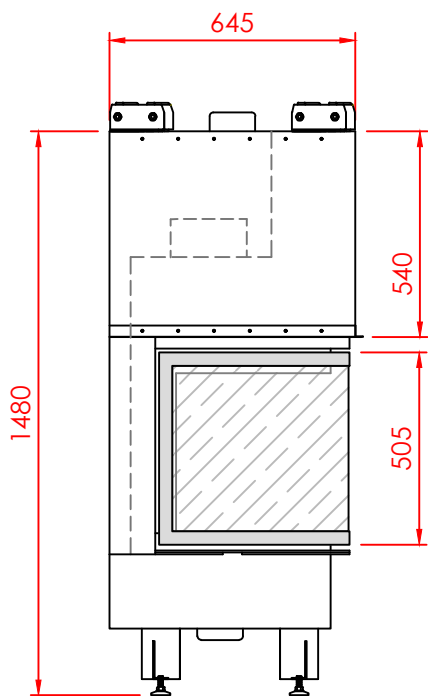

Top

Front

Side

Series:	CORNER
Model:	CORNER
Type:	60x60
Specials:	STD

All dimensions in mm
 General dimension tolerances up to 7mm
 All illustrations and drawings are protected by copyright.
 Exploitation or publication, even of individual details,
 only with our permission.
 Technical changes and errors reserved.

All dimensions in mm
 General dimension tolerances up to 7mm
 All illustrations and drawings are protected by copyright.
 Exploitation or publication, even of individual details,
 only with our permission.
 Technical changes and errors reserved.