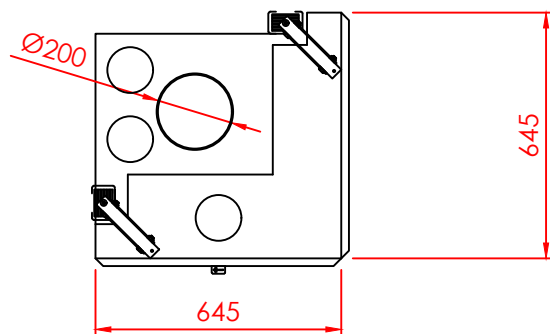

Top

Series:	CORNER	
Model:	CORNER	
Type:	60x60	
Specials:	AERO	

All dimensions in mm
General dimension tolerances up to 7mm
All illustrations and drawings are protected by copyright.
Exploitation or publication, even of individual details,
only with our permission.
Technical changes and errors reserved.

REGAL FIRE

Nea Redestos, Thermi, 57001
Thessaloniki GREECE
t: +30 2310 461386 f: +30 2310 461493
e: info@regal.com.gr
www.tzakiaregal.gr | www.regal.com.gr